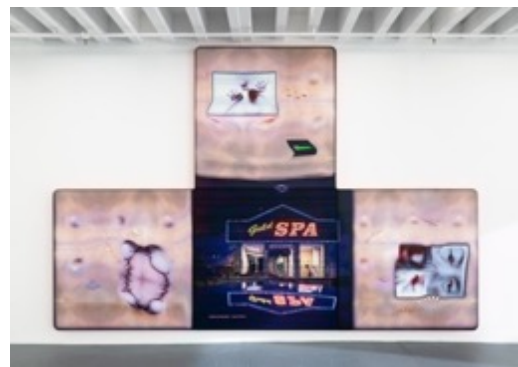

SPA - Daoyou Feng, Hyun Jung Grant, Suncha Kim, Paul Andre Michels, Soon Chung Park, Xiaojie Tan, Delaina Ashley Yaun, Yong Ae Yue, 2021

UV cured inkjet, silicone on wood

4 panels, each: 60 x 60 inches (152.4 x 152.4 cm)

Overall: 120 x 180 inches (304.8 x 457.2 cm)

[TH1217.21]