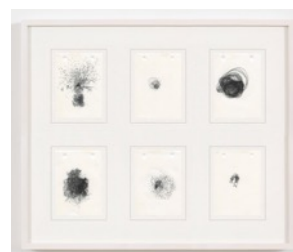

**YUJI AGEMATSU**

*Works on paper*

2012.02... 2012.04, 2012  
rock salt, resin, water stain on paper  
25 5/8 x 19 3/4 inches (65.1 x 50.2 cm)  
[YA1070.12]

2012.02... 2012.04, 2012  
rock salt, resin, water stain on paper  
25 3/4 x 20 inches (65.4 x 50.8 cm)  
[YA1053.12]

*Notebook 6*, 2003  
ink on paper, 6 drawings  
4 1/8 x 3 inches (10.5 x 7.6 cm) each  
overall dimensions: 20 5/8 x 17 1/4 inches (52.4 x 43.8 cm)  
[YA1262.03]

*Notebook 6*, 2003  
ink on paper, 8 drawings  
4 1/8 x 3 inches (10.5 x 7.6 cm) each  
overall dimensions: 14 1/2 x 22 1/4 inches (36.8 x 56.5 cm)  
[YA1260.03]