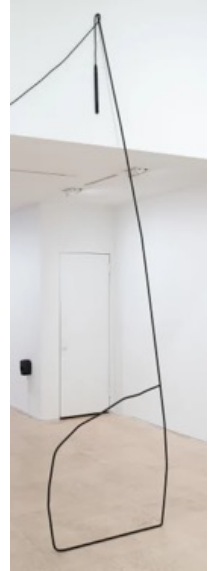

MIGUEL ABREU GALLERY

MARINA ROSENFELD

Partials

October 13 – December 4, 2021
36 Orchard Street

Partials, 2021
recorded and live sound, loudspeakers, software
[MR2021.21]

Partial (x, exercise, Shoppy), 2021
ink on paper
framed: 39 1/2 x 26 3/8 x 1 1/2 inches (100.3 x 67 x 3.8 cm)
[MR2017.21]

Partial (Harpo, k), 2021
ink on paper
framed: 39 1/2 x 26 3/8 x 1 1/2 inches (100.3 x 67 x 3.8 cm)
[MR2018.21]

A general fetishism (a), 2021
steel, shotgun microphone, soundbar, audio components
16 1/2 x 22 1/4 x 6 3/4 inches (41.9 x 56.5 x 17.1 cm)
[MR2022.21]

INQUIRE

The keyboardization of the world, 2021
steel, shotgun microphone, soundbar, audio components
144 x 35 1/2 x 1/2 inches (365.8 x 90.2 x 1.3 cm)
[MR2024.21]

Octave, 2021
UV print on Dibond
37 x 49 1/4 inches (94 x 125.1 cm)
[MR2020.21]

Cee (c), 2021
steel, shotgun microphone, soundbar, audio components
58 1/2 x 68 3/4 x 43 3/4 inches (148.6 x 174.6 x 111.1 cm)
[MR2023.21]

INQUIRE

Partial (LLLL), 2021
ink on paper
framed: 39 1/2 x 26 3/8 x 1 1/2 inches (100.3 x 67 x 3.8 cm)
[MR2019.21]